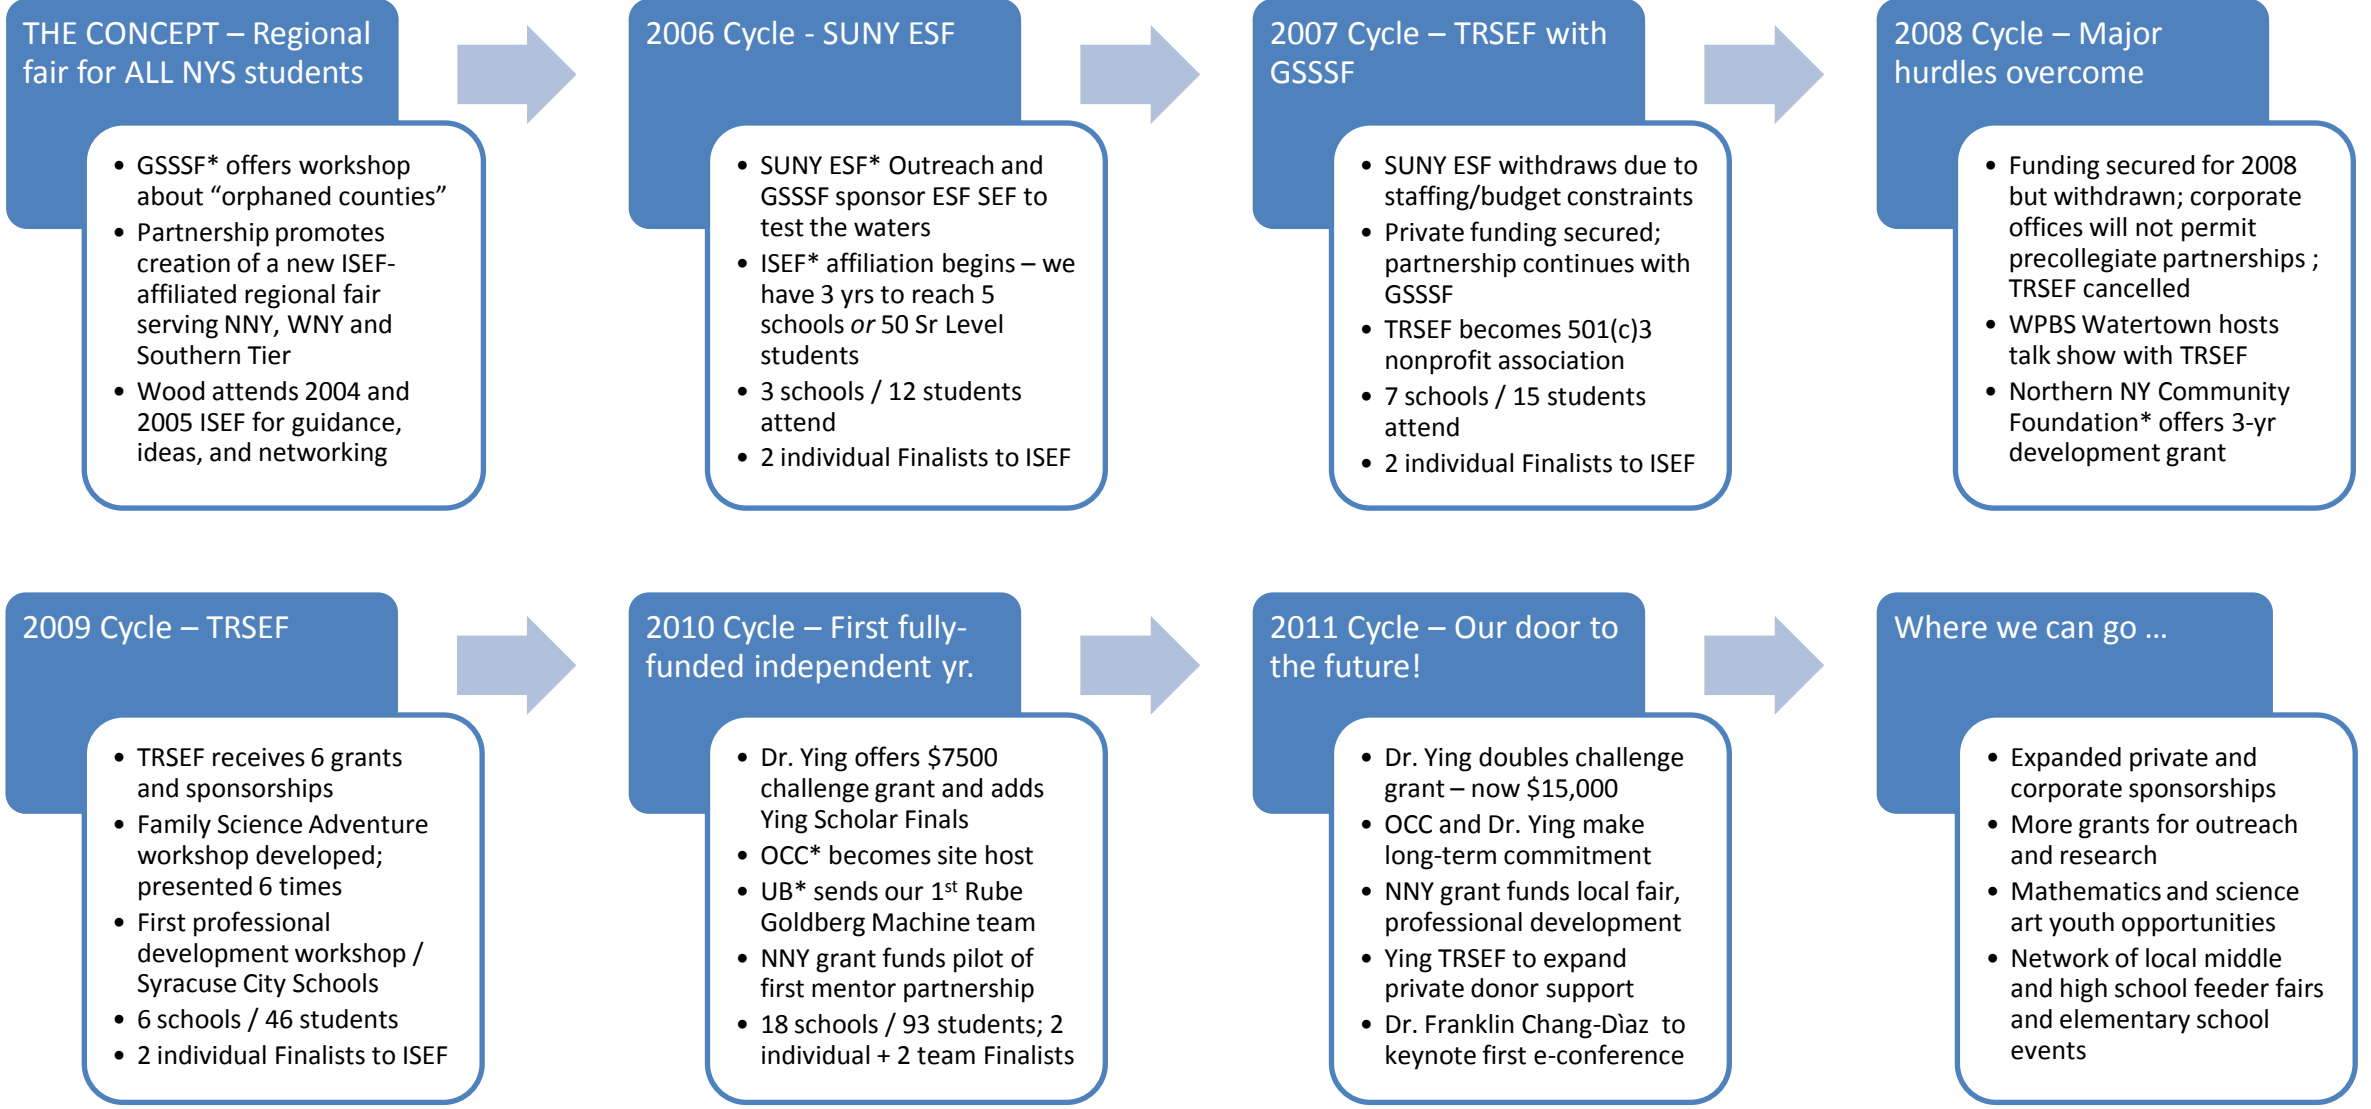

Dr. Nelson Ying Tri Region Science and Engineering Fair (Ying TRSEF) Timeline

* GSSSF – Greater Syracuse Scholastic Science Fair
* NNY – Northern New York Community Foundation

* SUNY ESF – SUNY College of Environmental Science & Forestry
* OCC – Onondaga Community College

* ISEF – Intel International Science and Engineering Fair
* UB – SUNY University at Buffalo